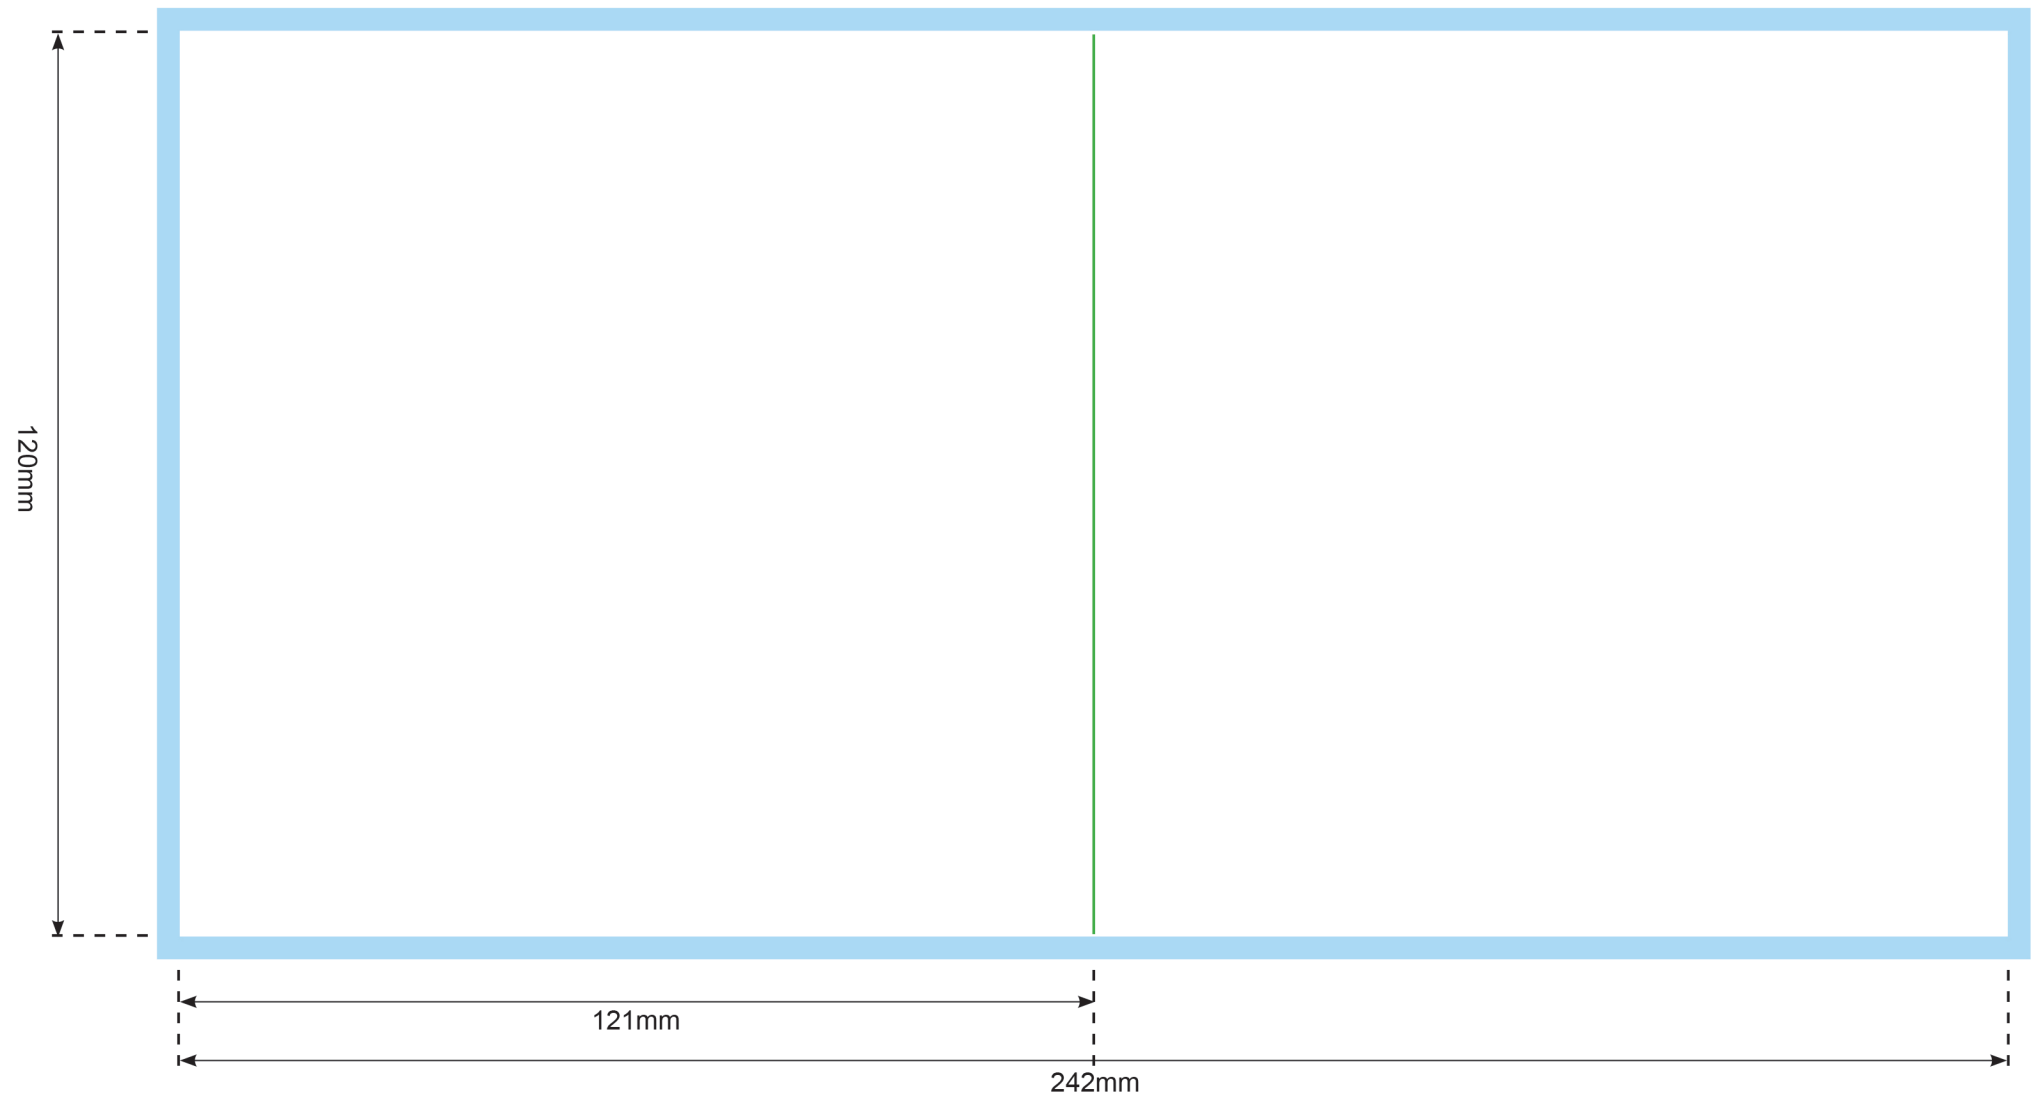

BACK

FRONT

120mm

121mm

242mm

Bleed (3 mm)